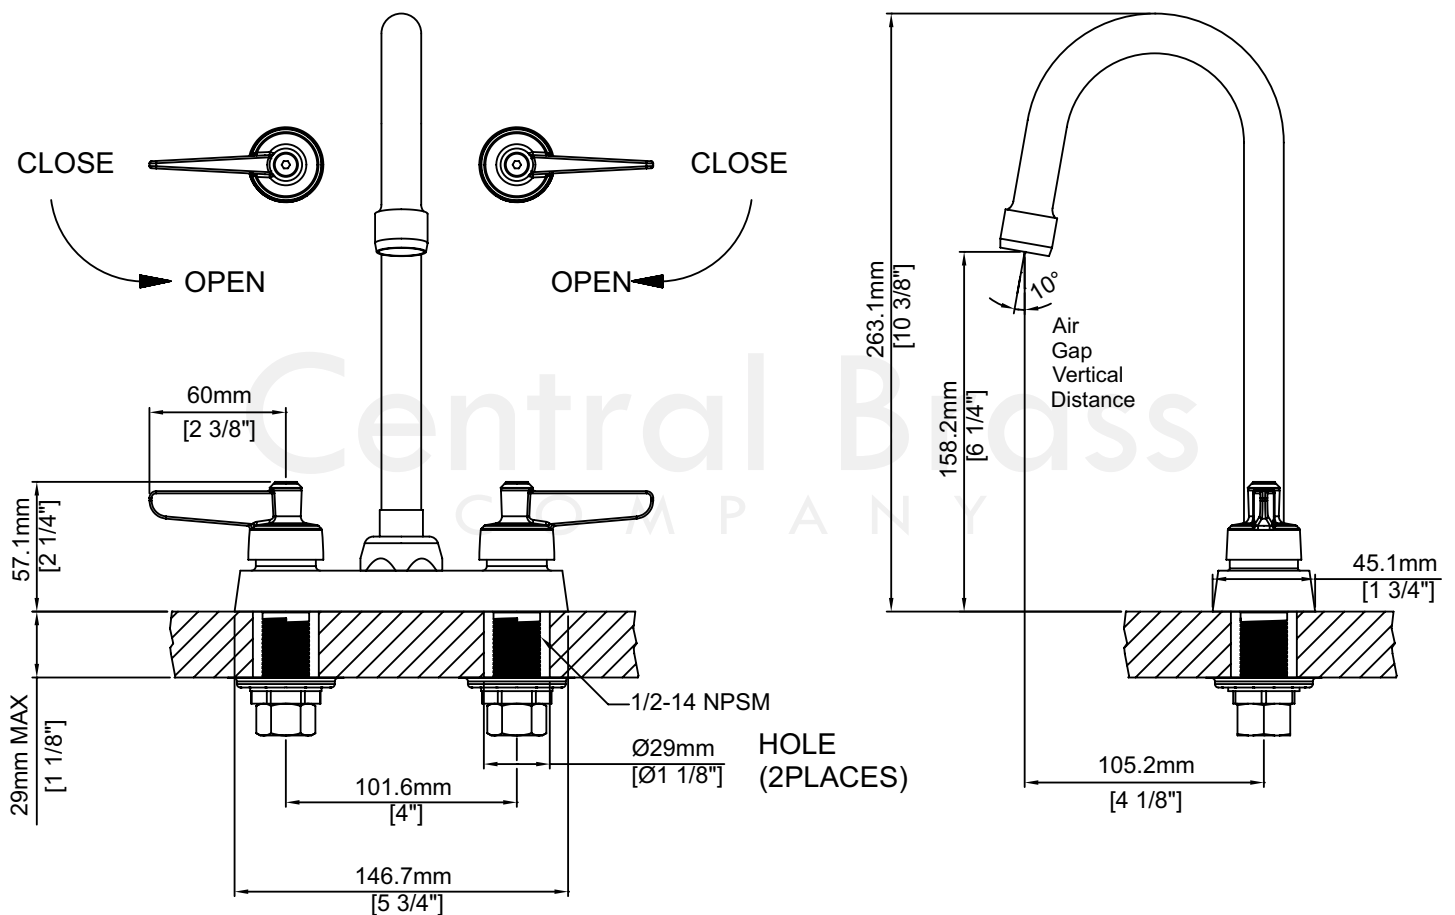

Model# 80084-LE17

Two Handle Cast Brass Bar/Laundry Faucet

FEATURES & SPECIFICATIONS

- 2-3/8" Lever Handle
- 4-3/32" Gooseneck Rigid/Swivel Spout
- Ceramic Disc Cartridges
- 2 or 3-Hole 4" Installation
- 1.5 GPM Flow Rate
- 1.5 GPM Flow Rate

Product Specifications subject to change without notice

Model# 80084-LE17

Two Handle Cast Brass Bar/Laundry Faucet

80084-LE17/REV. 11 2016

Product Specifications subject to change without notice